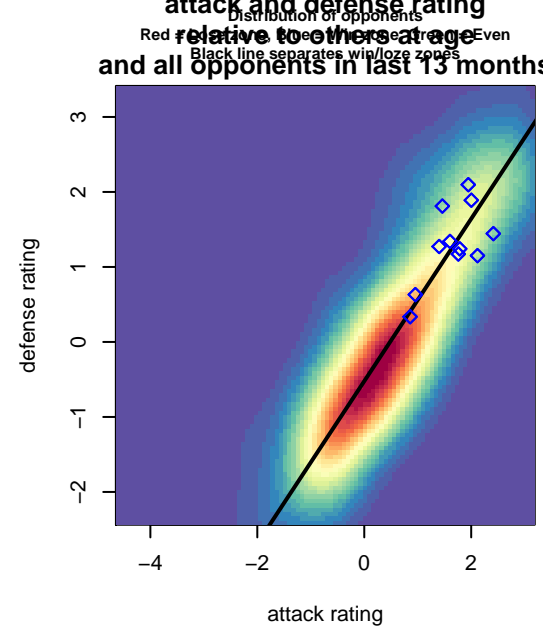

Fusion FC 2002B

Fusion FC
 , BC
 B02 total strength=1294
 attack=6.64 defense=4.61
 spr league = Spr BCSPL 2002 U14
 notes= Intake in 2014-15

alt names used:
 Fusion FC

Venues played:
 2015 Spr BCSPL 2002 U14
 2015 RVS Classic BU14
 2015 Labor Day Cup BU14 Gold

**attack and defense variance (black dot)
relative to other teams
and top 10 in region**

**attack and defense rating
relative to others at age
and all opponents in last 13 months**

**attack and defense rating
relative to others at age
and all opponents in last 13 months**

Performance relative to 13 month average

average number of goals per game relative to expected

Performance relative to 13 month average

average number of goals per game relative to expected

lot. A=Neither has attack advantage, B=Opponent has both attack and defense advantage, C=Opponent has both attack and defense disadvantage, D=Both have