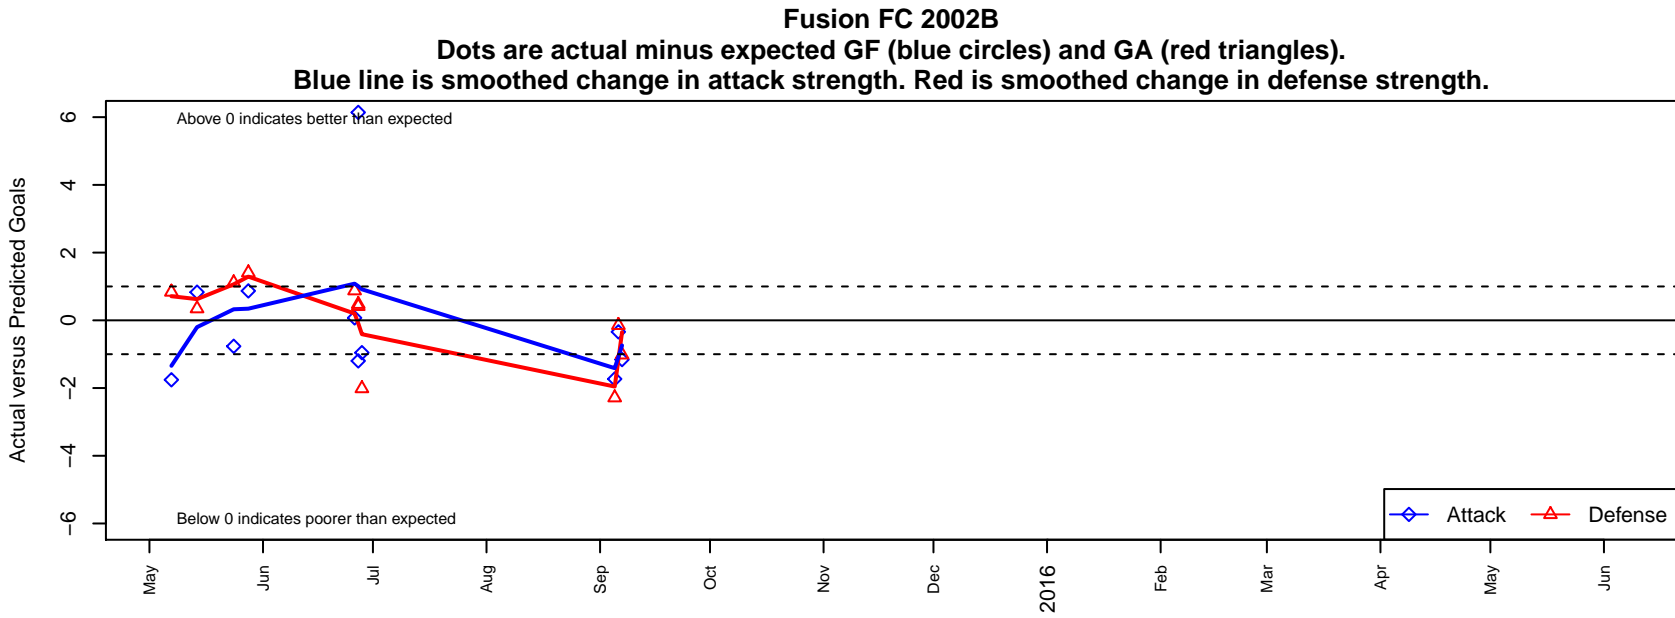

Fusion FC 2002B

Fusion FC
 , BC
 B02 total strength=1294
 attack=6.64 defense=4.61
 spr league = Spr BCSPL 2002 U14
 notes= Intake in 2014-15

alt names used:
 Fusion FC

Venues played:
 2015 Spr BCSPL 2002 U14
 2015 RVS Classic BU14
 2015 Labor Day Cup BU14 Gold

**attack and defense variance (black dot)
relative to other teams
and top 10 in region**

**attack and defense rating
relative to others at age
and all opponents in last 13 months**

**attack and defense rating
relative to others at age
and all opponents in last 13 months**

Performance relative to 13 month average

average number of goals per game relative to expected

Performance relative to 13 month average

average number of goals per game relative to expected

lot. A=Neither has attack advantage, B=Opponent has both attack and defense advantage, C=Opponent has both attack and defense disadvantage, D=Both have