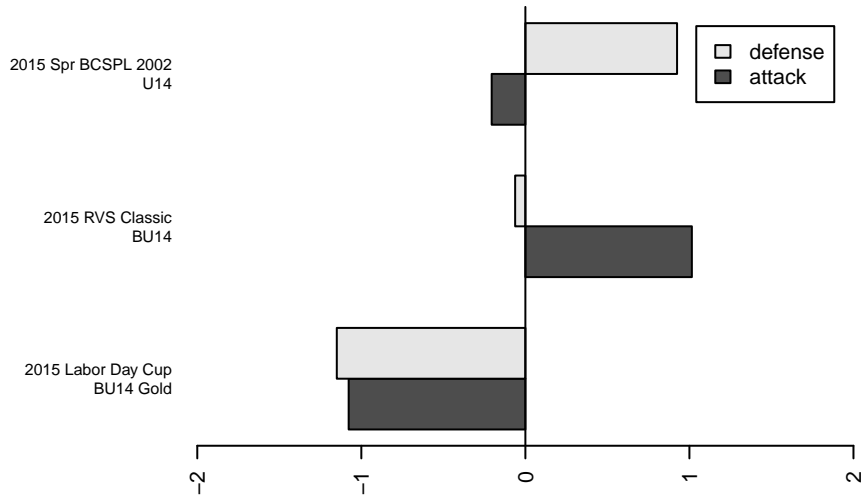

Fusion FC 2002B

Fusion FC
 , BC
 B02 total strength=1294
 attack=6.64 defense=4.61
 spr league = Spr BCSPL 2002 U14
 notes= Intake in 2014-15

alt names used:
 Fusion FC

Venues played:
 2015 Spr BCSPL 2002 U14
 2015 RVS Classic BU14
 2015 Labor Day Cup BU14 Gold

**attack and defense variance (black dot)
relative to other teams
and top 10 in region**

**attack and defense rating
relative to others at age
and all opponents in last 13 months**

**attack and defense rating
relative to others at age
and all opponents in last 13 months**

Performance relative to 13 month average

average number of goals per game relative to expected

Performance relative to 13 month average

average number of goals per game relative to expected

lot. A=Neither has attack advantage, B=Opponent has both attack and defense advantage, C=Opponent has both attack and defense disadvantage, D=Both have