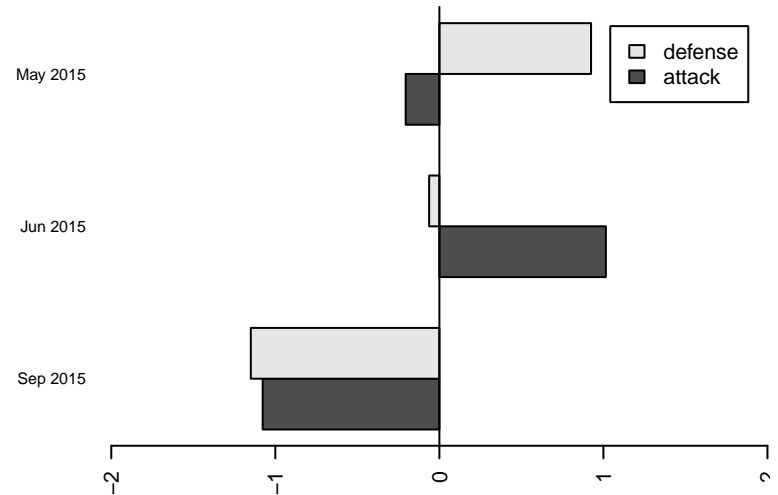

Fusion FC 2002B

Fusion FC
 , BC
 B02 total strength=1294
 attack=6.64 defense=4.61
 spr league = Spr BCSPL 2002 U14
 notes= Intake in 2014-15

alt names used:
 Fusion FC

Venues played:
 2015 Spr BCSPL 2002 U14
 2015 RVS Classic BU14
 2015 Labor Day Cup BU14 Gold

**attack and defense variance (black dot)
relative to other teams
and top 10 in region**

**attack and defense rating
relative to others at age
and all opponents in last 13 months**

**attack and defense rating
relative to others at age
and all opponents in last 13 months**

Performance relative to 13 month average

average number of goals per game relative to expected

Performance relative to 13 month average

average number of goals per game relative to expected

lot. A=Neither has attack advantage, B=Opponent has both attack and defense advantage, C=Opponent has both attack and defense disadvantage, D=Both have